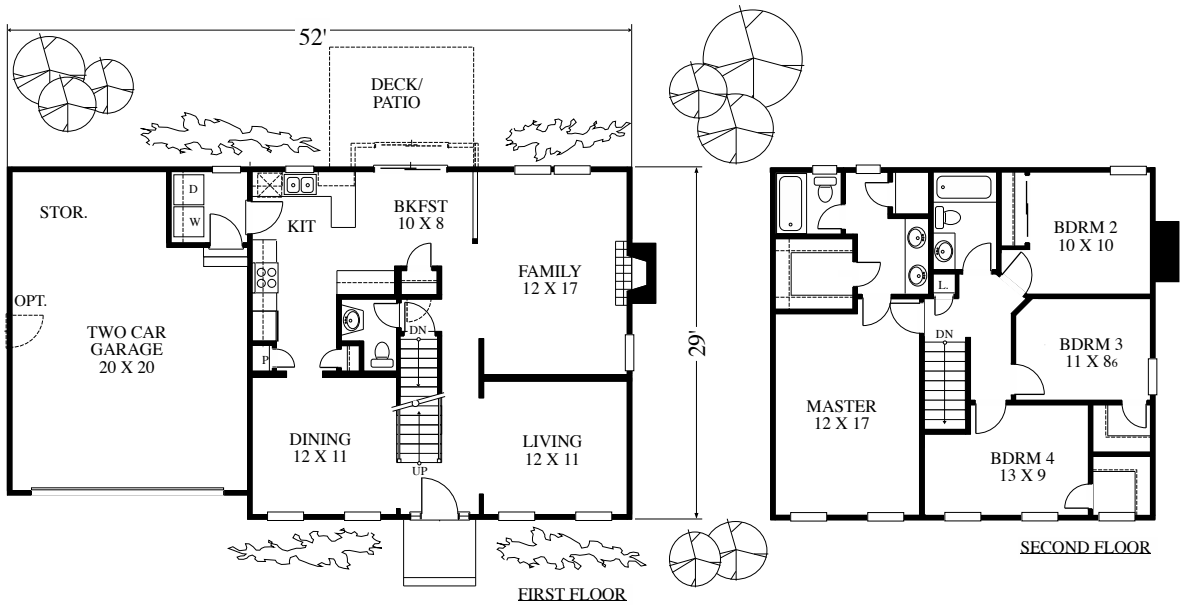

MODEST MOVE UP

Copyright 1995 by James Wentling/Architects

95-01 B THE LEXINGTON III

1896 SQ FT

This popular Colonial-style house features separate formal and informal rooms with a central two-story hall and staircase. Upstairs are four bedrooms and spacious master. A three bedroom version of the second floor is also available. The symmetrical elevation includes a covered entry. This plan features a basement foundation.