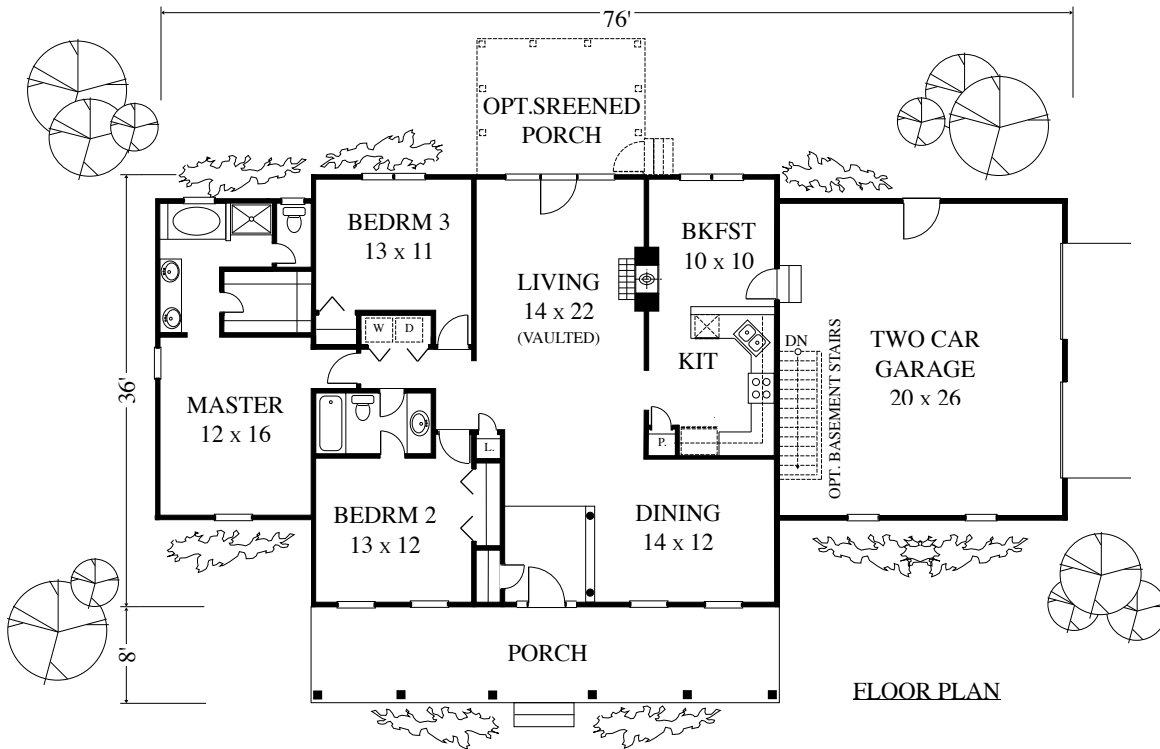

MODEST MOVE UP

Copyright 1996 by James Wentling/Architects

58-01 D

THE SOUTHERN RANCH

1782 SQ FT

This three bedroom ranch design has an open plan that maximizes livability and spaciousness. The exterior speaks of tradition and classical design. Inside are three generous bedrooms, large living and dining rooms and a spacious kitchen/breakfast area, all perfect for single-level living. This plan includes a crawl foundation.