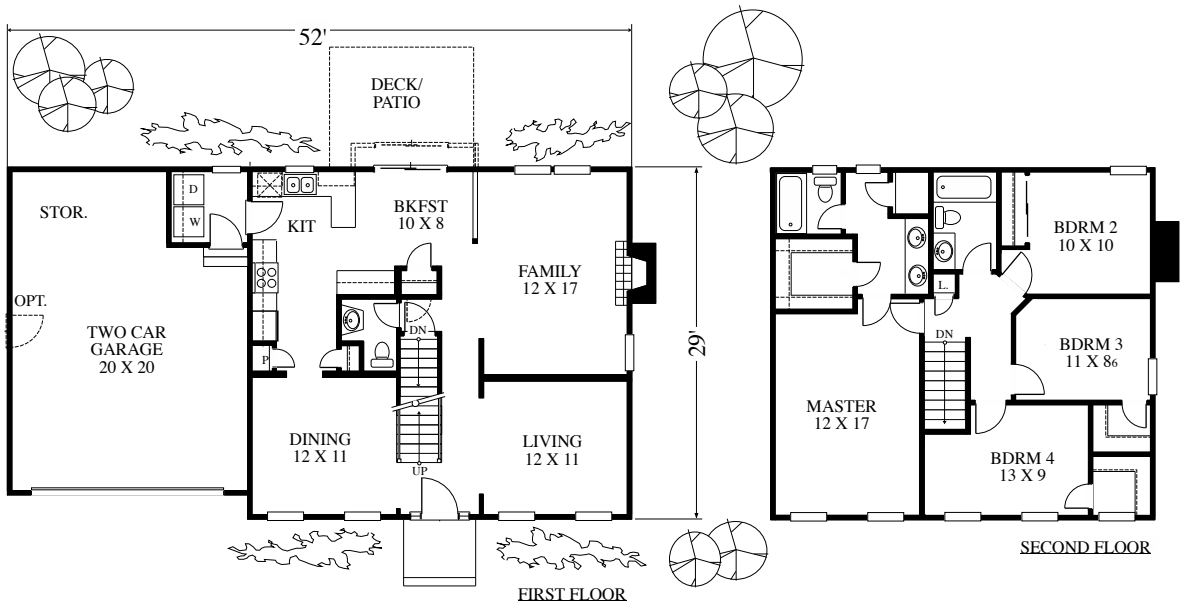

# MODEST MOVE UP

Copyright 1995 by James Wentling/Architects

95-01 B THE LEXINGTON III

1896 SQ FT

This popular Colonial-style house features separate formal and informal rooms with a central two-story hall and staircase. Upstairs are four bedrooms and spacious master. A three bedroom version of the second floor is also available. The symmetrical elevation includes a covered entry. This plan features a basement foundation.