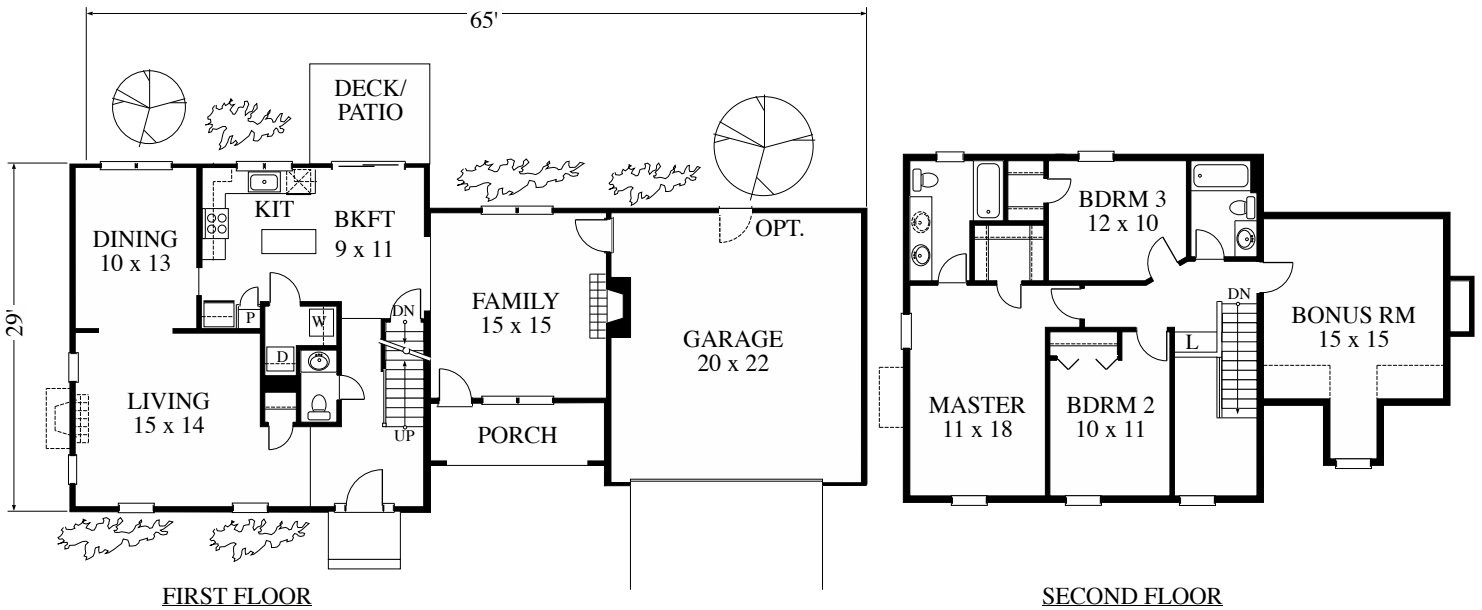

MODEST MOVE UP

Copyright 1995 by James Wentling/Architects

3-07-4

THE SOUTHMAYD II

1878 SQ FT

This New England Garrison style home includes a classic interior room arrangement with living, dining and kitchen/breakfast areas connected to the garage through a family room that includes a front porch with second entry. Upstairs are three bedrooms and an optional bonus room over the family. This plan features a basement foundation.