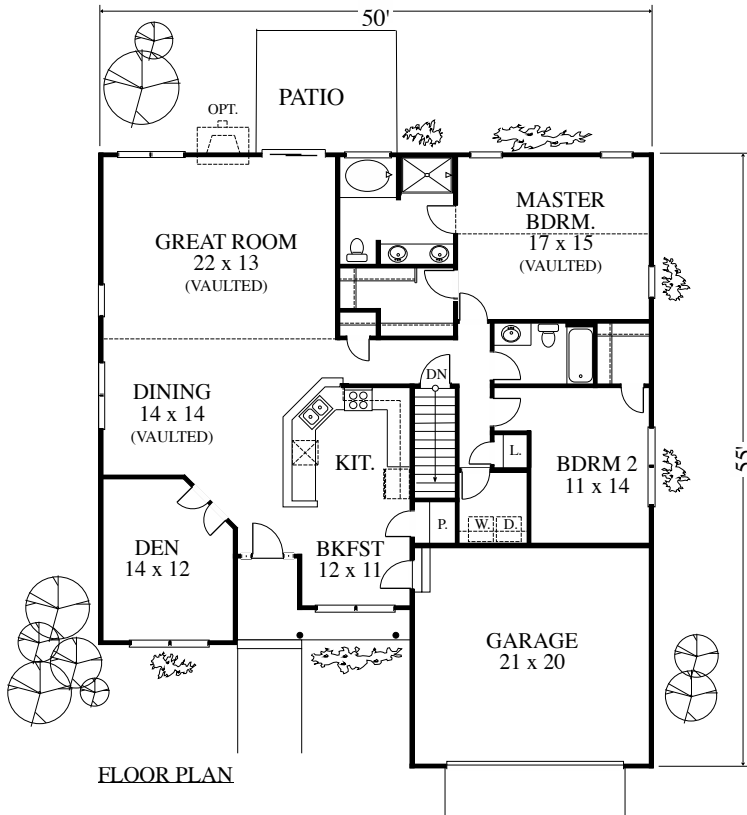

MODEST MOVE DOWN

Copyright 2006 by James Wentling/Architects

126-01 THE FARMINGTON

1,880 SQ FT

This popular ranch plan includes two bedrooms plus a den off the foyer in addition to a spacious great room and dining room. The master has a private rear orientation along with the great room. This plan is documented with a basement foundation.